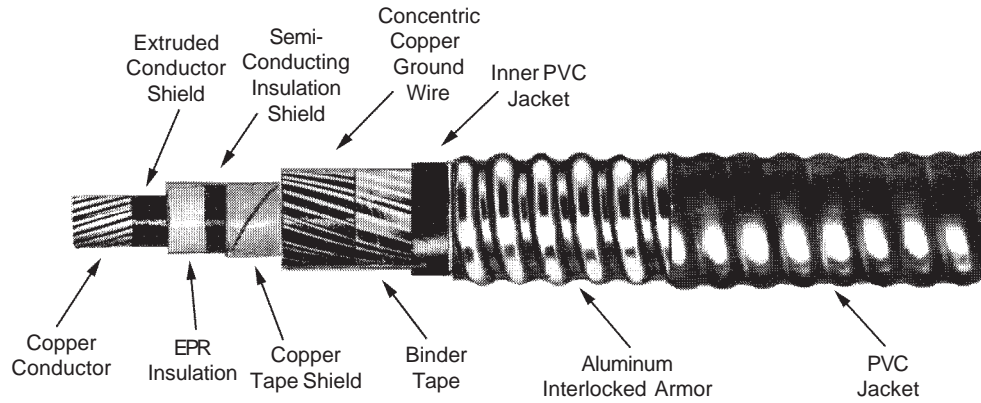

# TECK HIGH VOLTAGE (MINUS 40°C) ARMORED POWER CABLE, 25000/28000 VOLT EPR, SHIELDED

**SPEC 8-49-3.1**

Ver.7.0  
Revised: 06/20/08

## 105°C CONDUCTOR TEMPERATURE, WET OR DRY, 100% INSULATION LEVEL

Conductor			Insulation in Mils	Inner Jacket in Mils	Size AWG Copper Ground Wire	Approximate O.D. in Inches			Ampacity** 40°C Ambient	Approximate Net Weight LBS/KFT
Size AWG or KCMIL	No. of Strands	Nominal O.D.				Over Inner Jacket	Over Armor	Over Overall Jacket		