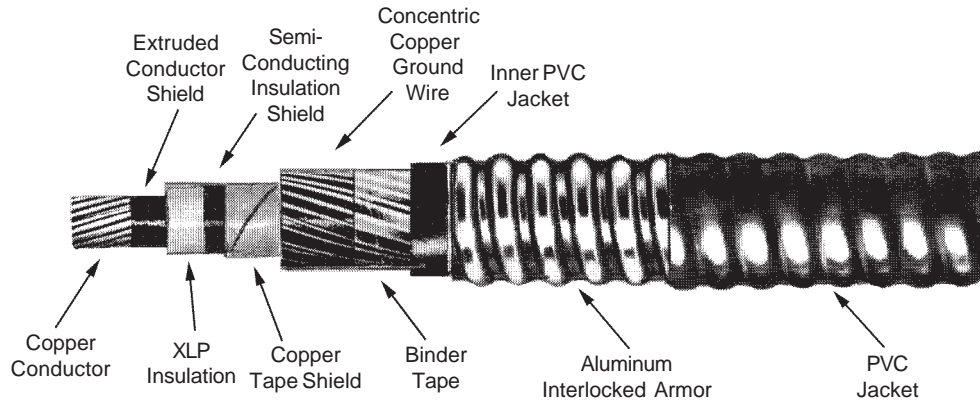

TECK HIGH VOLTAGE (MINUS 40°C) HL ARMORED POWER CABLE, 15000 VOLT XLP, SHIELDED

SPEC 8-39-3

Ver. 7.0

Revised: 05/28/08

90°C CONDUCTOR TEMPERATURE, WET OR DRY, 100% OR 133% INSULATION LEVEL

Conductor			Insulation in Mils	Inner Jacket in Mils	Size AWG Copper Ground Wire	Approximate O.D. in Inches			Ampacity** 40°C Ambient	Approximate Net Weight LBS/KFT
Size AWG or KCMIL	No. of Strands	Nominal O.D.				Over Inner Jacket	Over Armor	Over Overall Jacket		

SINGLE CONDUCTOR 15000 VOLT, SHIELDED, 100% INSULATION LEVEL

2	7	0.27	175	80	6	1.08	1.26	1.36	195	995
1*	19	0.32	175	80	4	1.13	1.31	1.41	225	1145
1/0	19	0.34	175	80	4	1.15	1.33	1.43	260	1225
2/0	19	0.38	175	80	4	1.19	1.37	1.47	300	1340
3/0	19	0.42	175	80	3	1.23	1.41	1.51	345	1525
4/0	19	0.48	175	80	3	1.28	1.46	1.56	400	1700
250	37	0.52	175	80	2	1.34	1.52	1.64	445	1955
350	37	0.62	175	80	1	1.46	1.64	1.76	550	2430
500	37	0.74	175	80	1/0	1.56	1.87	1.99	685	3150
750	61	0.91	175	80	2/0	1.87	2.13	2.25	885	4325
1000*	61	1.12	175	110	2/0	2.09	2.35	2.50	1060	5410