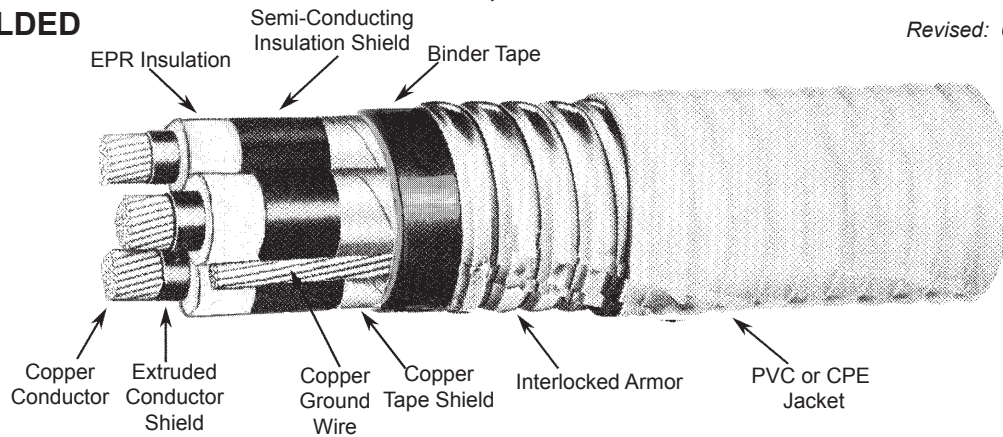

# INTERLOCKED ARMORED POWER CABLE, 25000/28000 VOLT EPR, SHIELDED

**SPEC 3-82-4**  
Ver. 7.1  
Revised: 02/16/09

## 105°C CONDUCTOR TEMPERATURE, WET OR DRY, 100% INSULATION LEVEL

Conductor			Insulation in Mils	Overall Jacket in Mils	Size* AWG Copper Ground Wire	Approximate O.D. in Inches	Ampacity+ 40°C Ambient	Approximate Net Weight§ LBS/KFT
Size AWG or KCMIL	No. of Strands	Nominal O.D.						