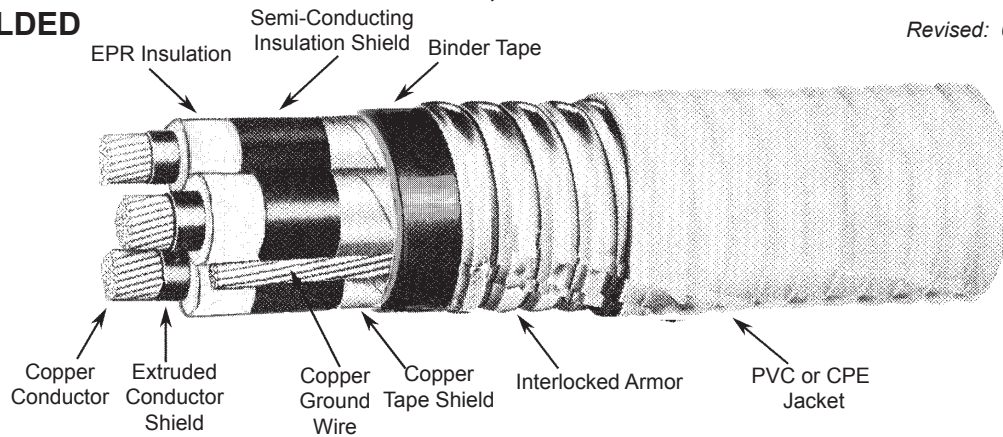

INTERLOCKED ARMORED POWER CABLE, 25000/28000 VOLT EPR, SHIELDED

SPEC 3-82-4
Ver. 7.1
Revised: 02/16/09

105°C CONDUCTOR TEMPERATURE, WET OR DRY, 100% INSULATION LEVEL

Conductor			Insulation in Mils	Overall Jacket in Mils	Size* AWG Copper Ground Wire	Approximate O.D. in Inches	Ampacity+ 40°C Ambient	Approximate Net Weight§ LBS/KFT
Size AWG or KCMIL	No. of Strands	Nominal O.D.						

STANDARDS AND RATINGS:

1. Conforms to ICEA S-93-639/NEMA WC74 Shielded Power Cable 5-46KV.
2. Cable listed by UL as Type MV-105 or MC per Standard 1072.
3. Listed by UL as Sunlight Resistant, for Direct Burial, For CT Use and IEEE 1202.
4. Listed by UL as For CT Use & LS (Aetna 3742 LSOH jacket only)
5. Conforms to ICEA T-29-520 210 KBTU/HR Vertical Tray Flame Test (PVC jacket only)