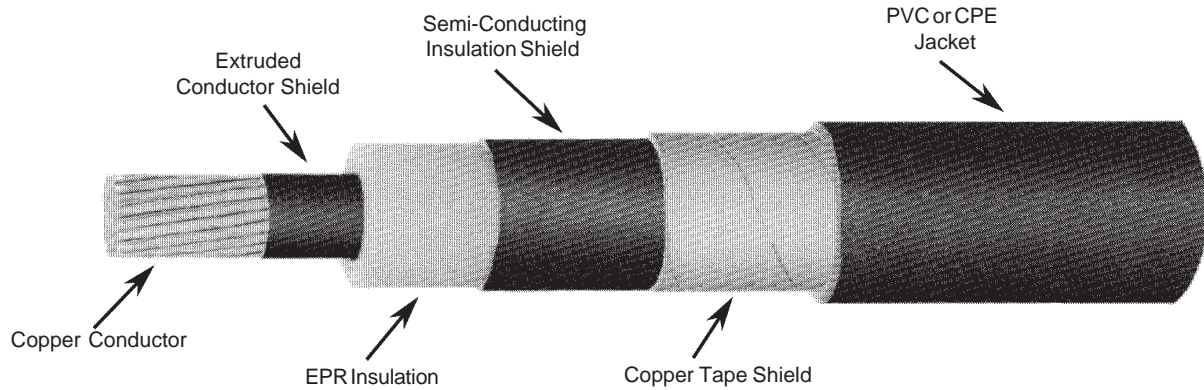

**EPR POWER CABLE, SHIELDED, 25000/28000 VOLT OR 35000 VOLT, SPEC 2-61-4.1**  
**TYPE MV-105, AEIC CS8<sup>1</sup>**

Ver. 7.0  
 Revised: 06/11/08

**105°C CONDUCTOR TEMPERATURE, WET OR DRY, 100% OR 133% INSULATION LEVEL**

Conductor			Insulation in Mils	Jacket in Mils	Approximate O.D. in Inches		Ampacity** 40°C Ambient	Approximate Net Weight LBS/KFT
Size AWG or KCMIL	No. of Strands	Nominal O.D.			Over Insulation	Overall		