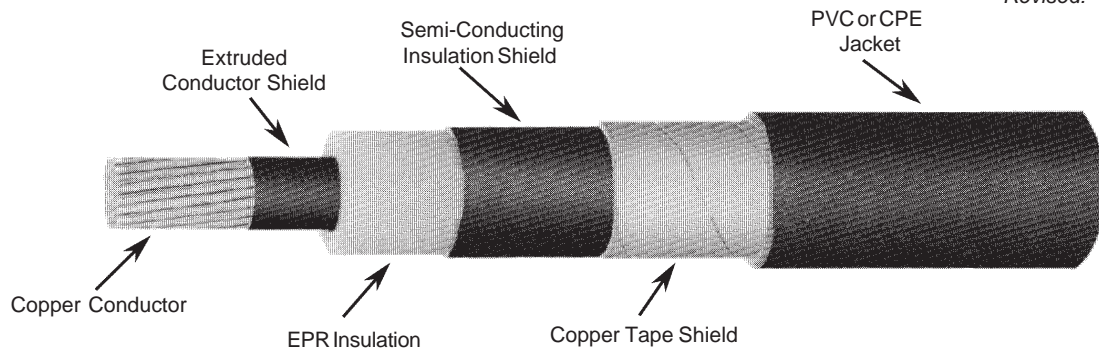

EPR POWER CABLE, SHIELDED, 25000/28000 VOLT, TYPE MV-105, AEIC CS8¹

SPEC 2-61-4
Ver. 7.0
Revised: 06/11/08

105°C CONDUCTOR TEMPERATURE, WET OR DRY, 100% INSULATION LEVEL

Conductor			Insulation in Mils	Jacket in Mils	Approximate O.D. in Inches		Ampacity** 40°C Ambient	Approximate Net Weight LBS/KFT
Size AWG or KCMIL	No. of Strands	Nominal O.D.			Over Insulation	Overall		