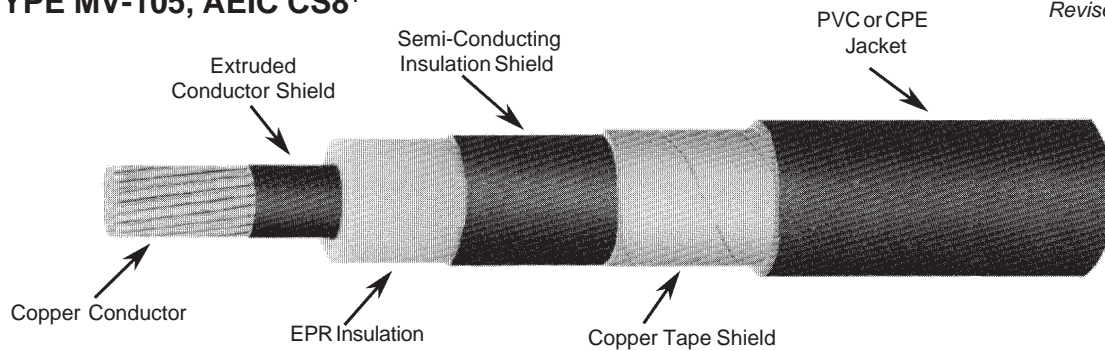

**EPR POWER CABLE, SHIELDED, 15000 VOLT,
TYPE MV-105, AEIC CS8¹**

SPEC 2-61-3

Ver. 7.0

Revised: 03/28/07

105°C CONDUCTOR TEMPERATURE, WET OR DRY, 100% OR 133% INSULATION LEVEL

Conductor			Insulation in Mils	Jacket in Mils	Approximate O.D. in Inches		Ampacity** 40°C Ambient	Approximate Net Weight LBS/KFT
Size AWG or KCMIL	No. of Strands	Nominal O.D.			Over Insulation	Overall		

SINGLE CONDUCTOR 15000 VOLT SHIELDED, 100% INSULATION LEVEL

2	7	0.27	175	80	0.67	0.95	165	565
1*	19	0.32	175	80	0.73	1.00	190	655
1/0	19	0.34	175	80	0.74	1.01	215	730
2/0	19	0.38	175	80	0.78	1.05	255	835
3/0	19	0.42	175	80	0.83	1.10	290	970
4/0	19	0.48	175	80	0.88	1.15	330	1135
250	37	0.52	175	80	0.94	1.21	365	1295
350	37	0.62	175	80	1.03	1.33	440	1685
500	37	0.74	175	80	1.15	1.45	535	2220
750	61	0.91	175	80	1.34	1.64	655	3115
1000*	61	1.12	175	110	1.54	1.92	755	4150

STANDARDS AND RATINGS:

1. Listed by UL as Type MV-105 per Standard 1072.
2. Conforms to ICEA S-93-639/NEMA WC74 Shielded Power Cable 5 - 46KV.
3. Conforms to ICEA S-97-682 Utility Shielded Power Cables 5 - 46KV upon request.
4. All sizes are listed by UL as Sunlight Resistant and sizes #1/0 AWG & larger are listed For CT Use.
5. Conforms to AEIC CS8 upon request.
6. Listed by CSA as Type Power Cable per Standard CSA C68.3 (with -40°C PVC jacket).